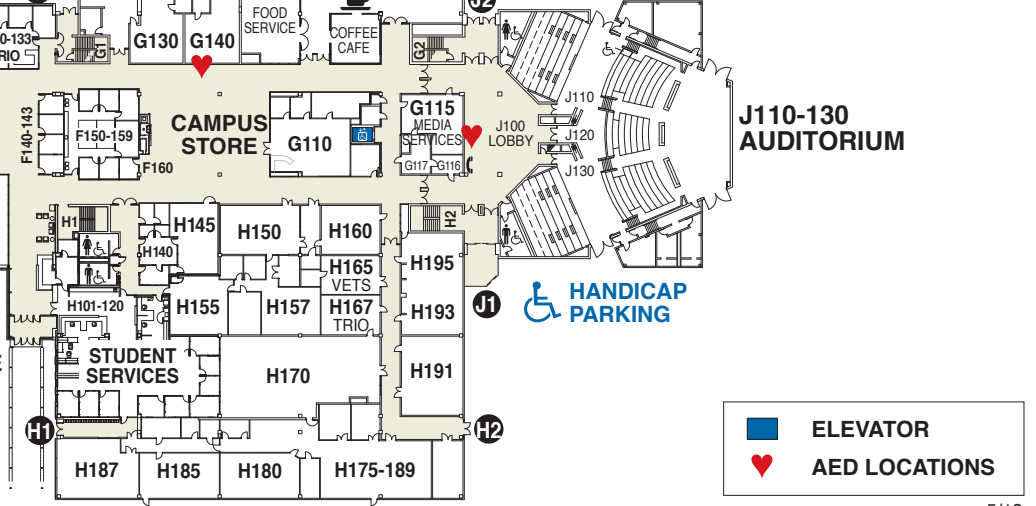

Hennepin Technical College™

Brooklyn Park Campus

9000 Brooklyn Blvd.
Brooklyn Park, MN 55445
952-995-1300

www.hennepintech.edu

HANDICAP
PARKING
STUDENT LOT 2

HANDICAP
PARKING
STUDENT LOT 4

HANDICAP
PARKING

	ELEVATOR
	AED LOCATIONS