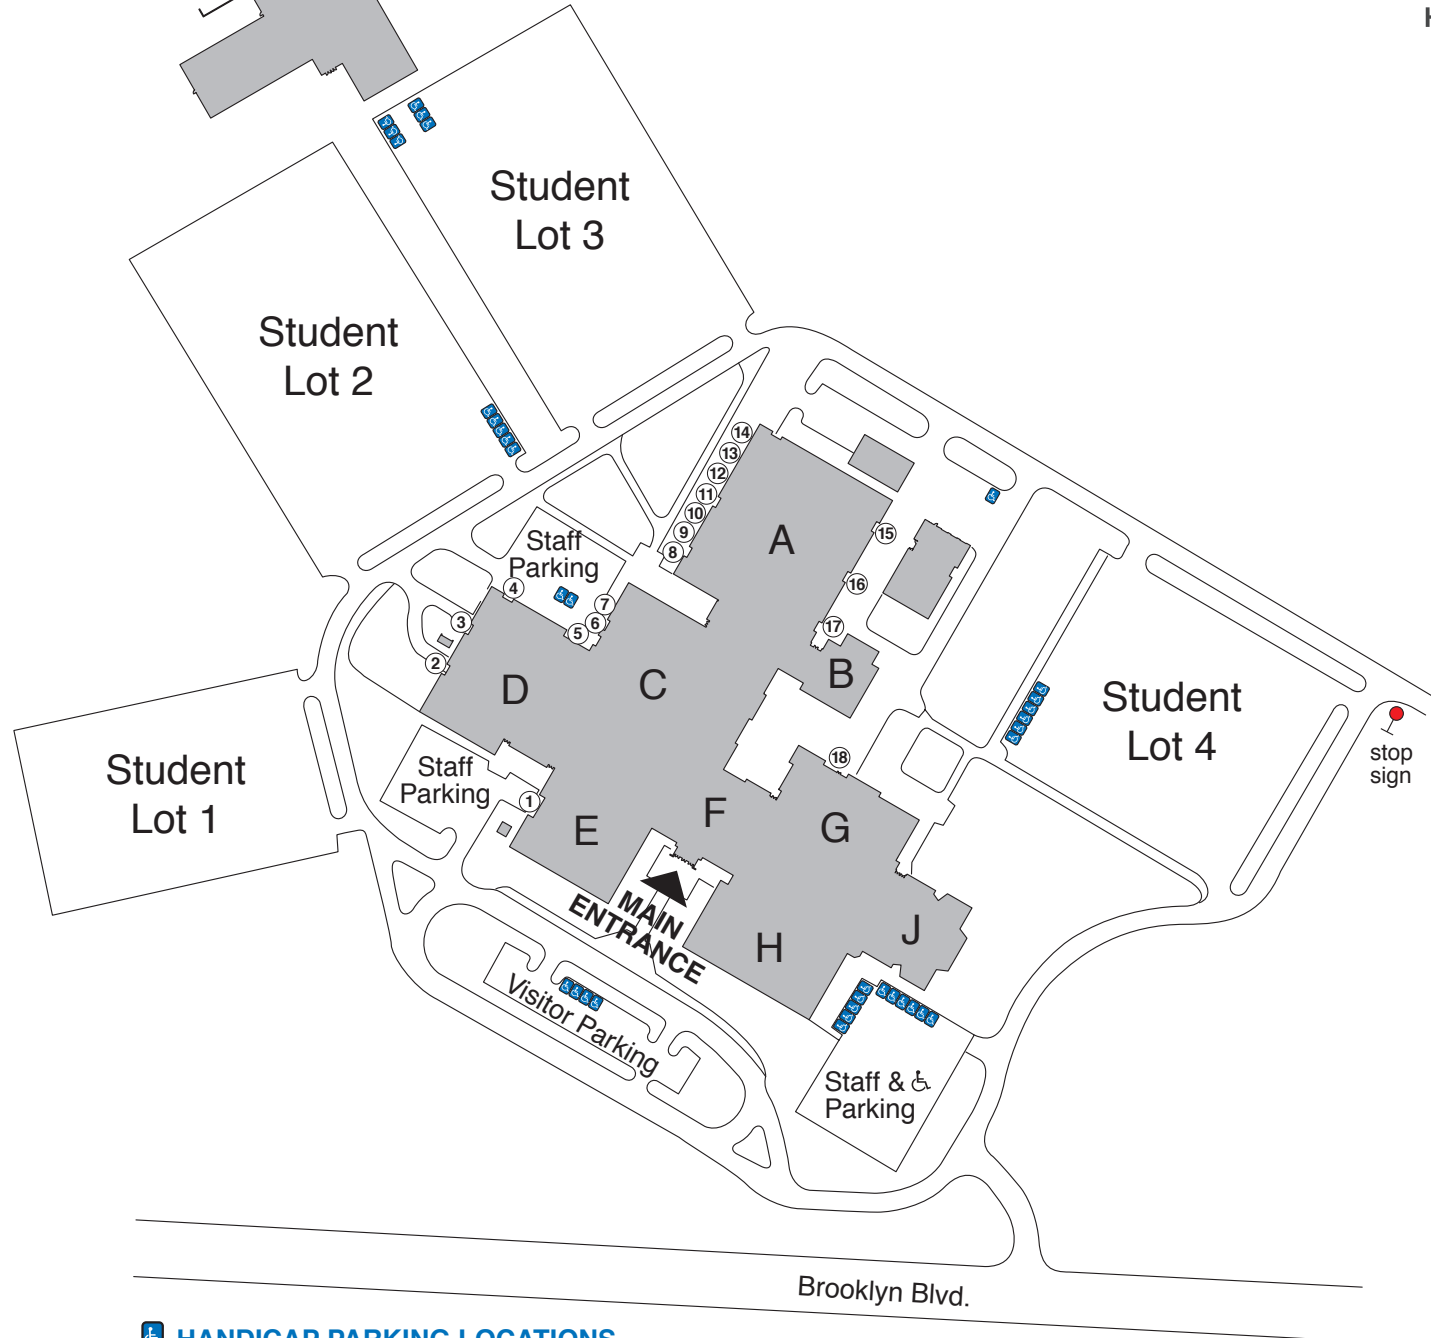

Law Enforcement
& Criminal Justice
Education Center

Hennepin Technical College™

Brooklyn Park Campus

9000 Brooklyn Blvd.
Brooklyn Park, MN 55445
Phone: 952-995-1300
TTY: 763-488-2571
Toll Free: 1-800-345-4655
www.hennepintech.edu