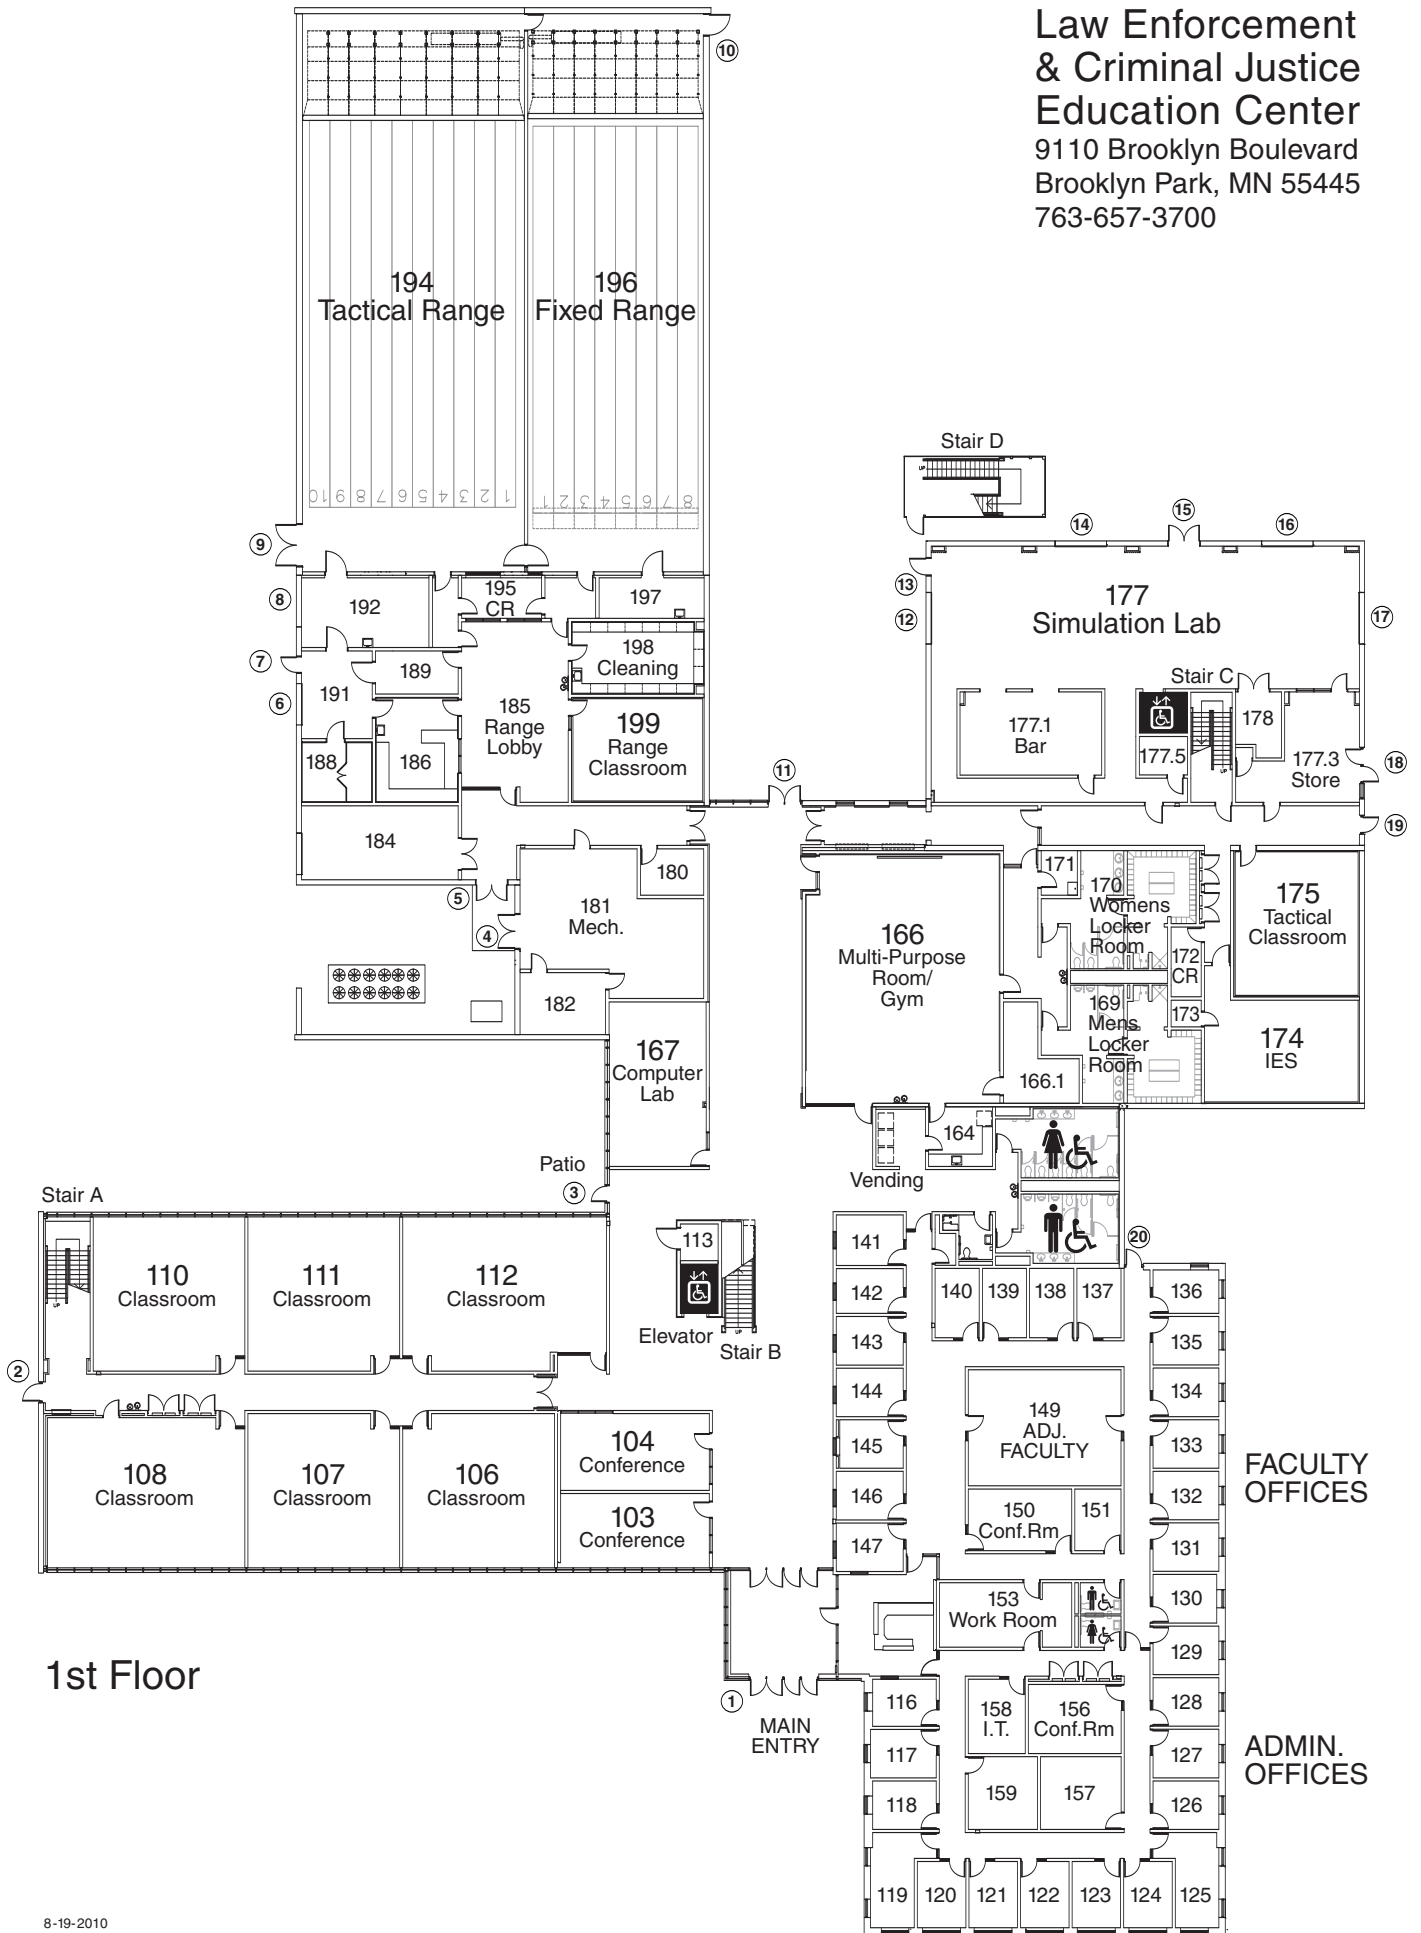

**Law Enforcement
& Criminal Justice
Education Center**
9110 Brooklyn Boulevard
Brooklyn Park, MN 55445
763-657-3700

1st Floor

FACULTY OFFICES

ADMIN. OFFICES