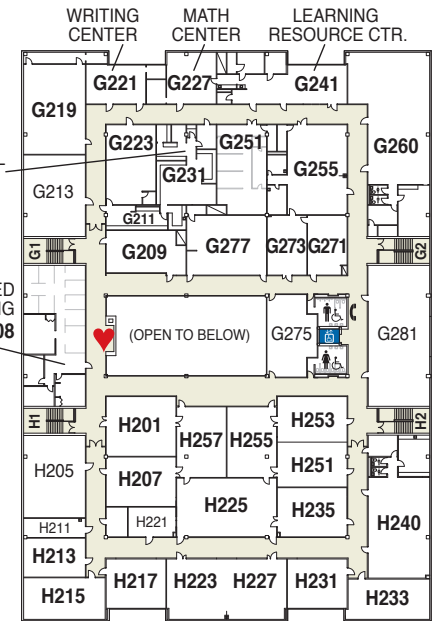

Hennepin Technical College™

Brooklyn Park Campus

9000 Brooklyn Blvd.
Brooklyn Park, MN 55445
952-995-1300

www.hennepintech.edu

HANDICAP
PARKING
STUDENT LOT 2

HANDICAP
PARKING
STUDENT LOT 4

HANDICAP
PARKING

	ELEVATOR
	AED LOCATIONS