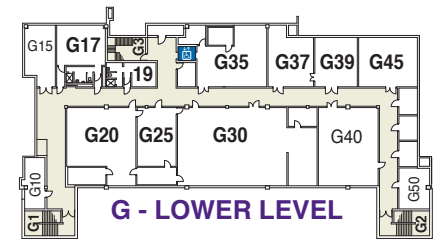

Hennepin Technical College™

Brooklyn Park Campus

9000 Brooklyn Blvd.
Brooklyn Park, MN 55445
952-995-1300

www.hennepintech.edu

HANDICAP
PARKING
STUDENT LOT 2

HANDICAP
PARKING
STUDENT LOT 4

HANDICAP
PARKING

	ELEVATOR
	AED LOCATIONS