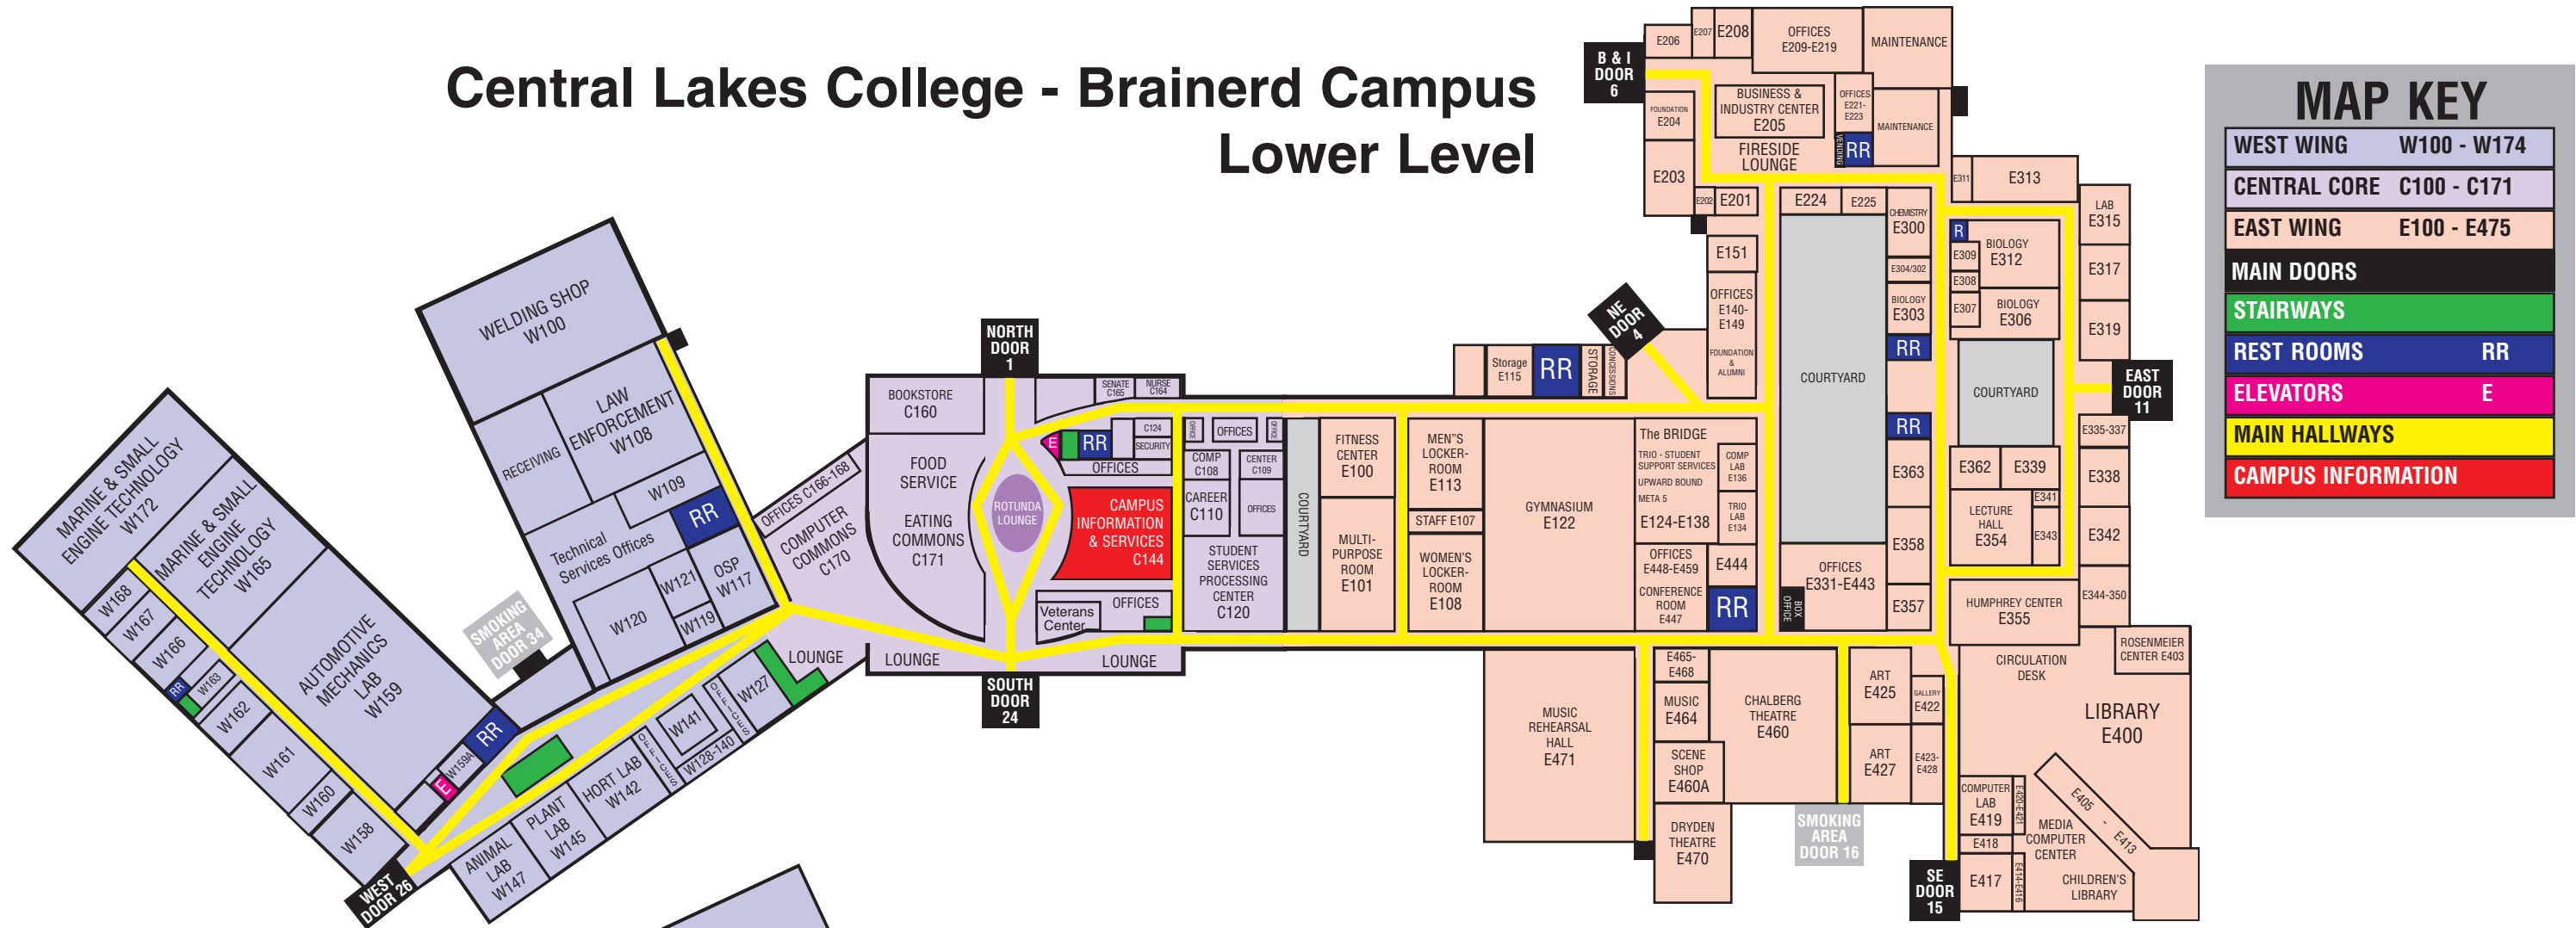

# Central Lakes College - Brainerd Campus Lower Level

### MAP KEY

WEST WING	W100 - W174
CENTRAL CORE	C100 - C171
EAST WING	E100 - E475
<b>MAIN DOORS</b>	
STAIRWAYS	
REST ROOMS	RR
ELEVATORS	E
MAIN HALLWAYS	
CAMPUS INFORMATION	

# Central Lakes College - Brainerd Campus Upper Level

### MAP KEY

WEST WING	W200 - W278
CENTRAL CORE	C200 - C240
STAIRWAYS	
REST ROOMS	RR
ELEVATORS	E
MAIN HALLWAYS	