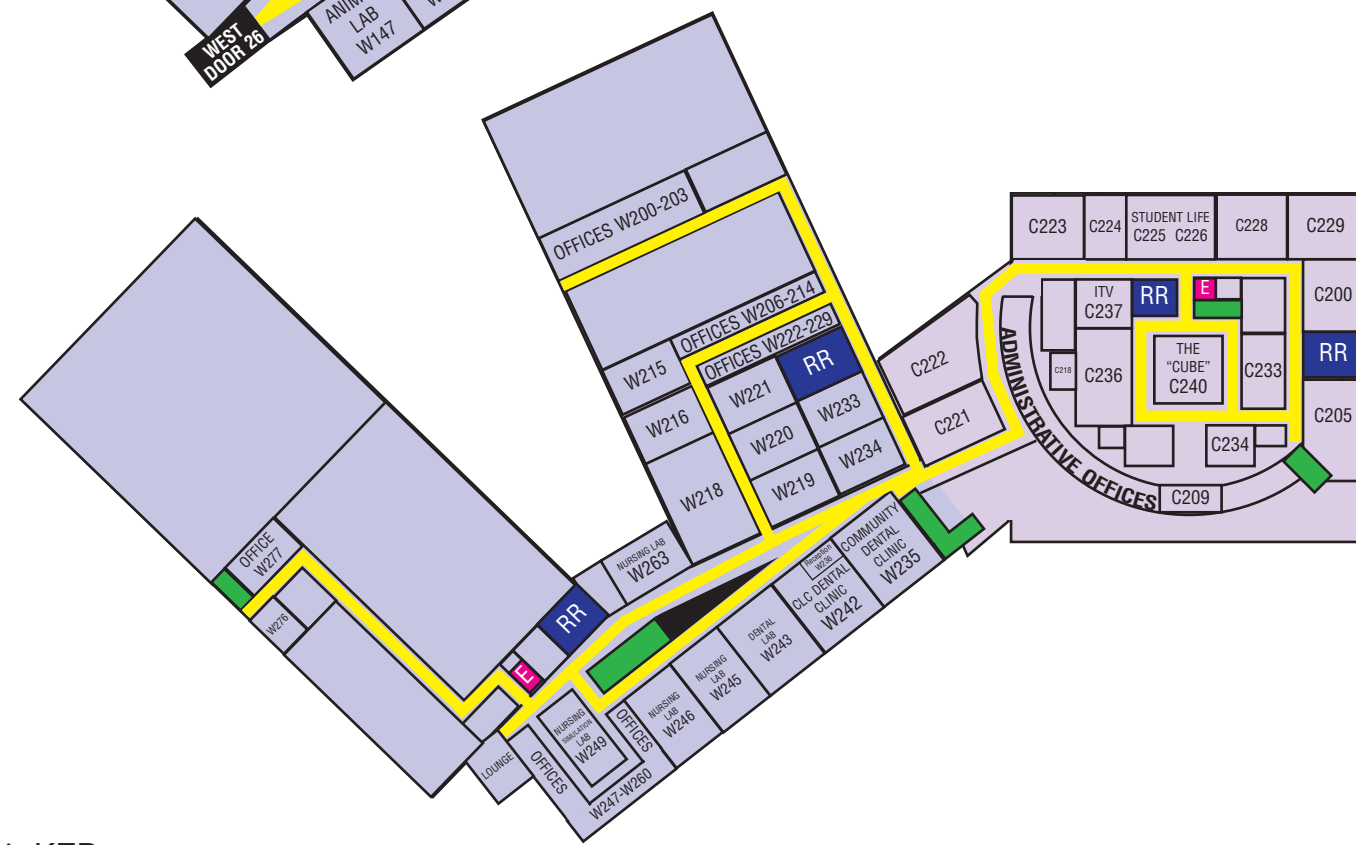

# Central Lakes College - Brainerd Campus Lower Level

### MAP KEY

WEST WING	W100 - W174
CENTRAL CORE	C100 - C171
EAST WING	E100 - E475
<b>MAIN DOORS</b>	
STAIRWAYS	
REST ROOMS	RR
ELEVATORS	E
MAIN HALLWAYS	
CAMPUS INFORMATION	

# Central Lakes College - Brainerd Campus Upper Level

### MAP KEY

WEST WING	W200 - W278
CENTRAL CORE	C200 - C240
STAIRWAYS	
REST ROOMS	RR
ELEVATORS	E
MAIN HALLWAYS	